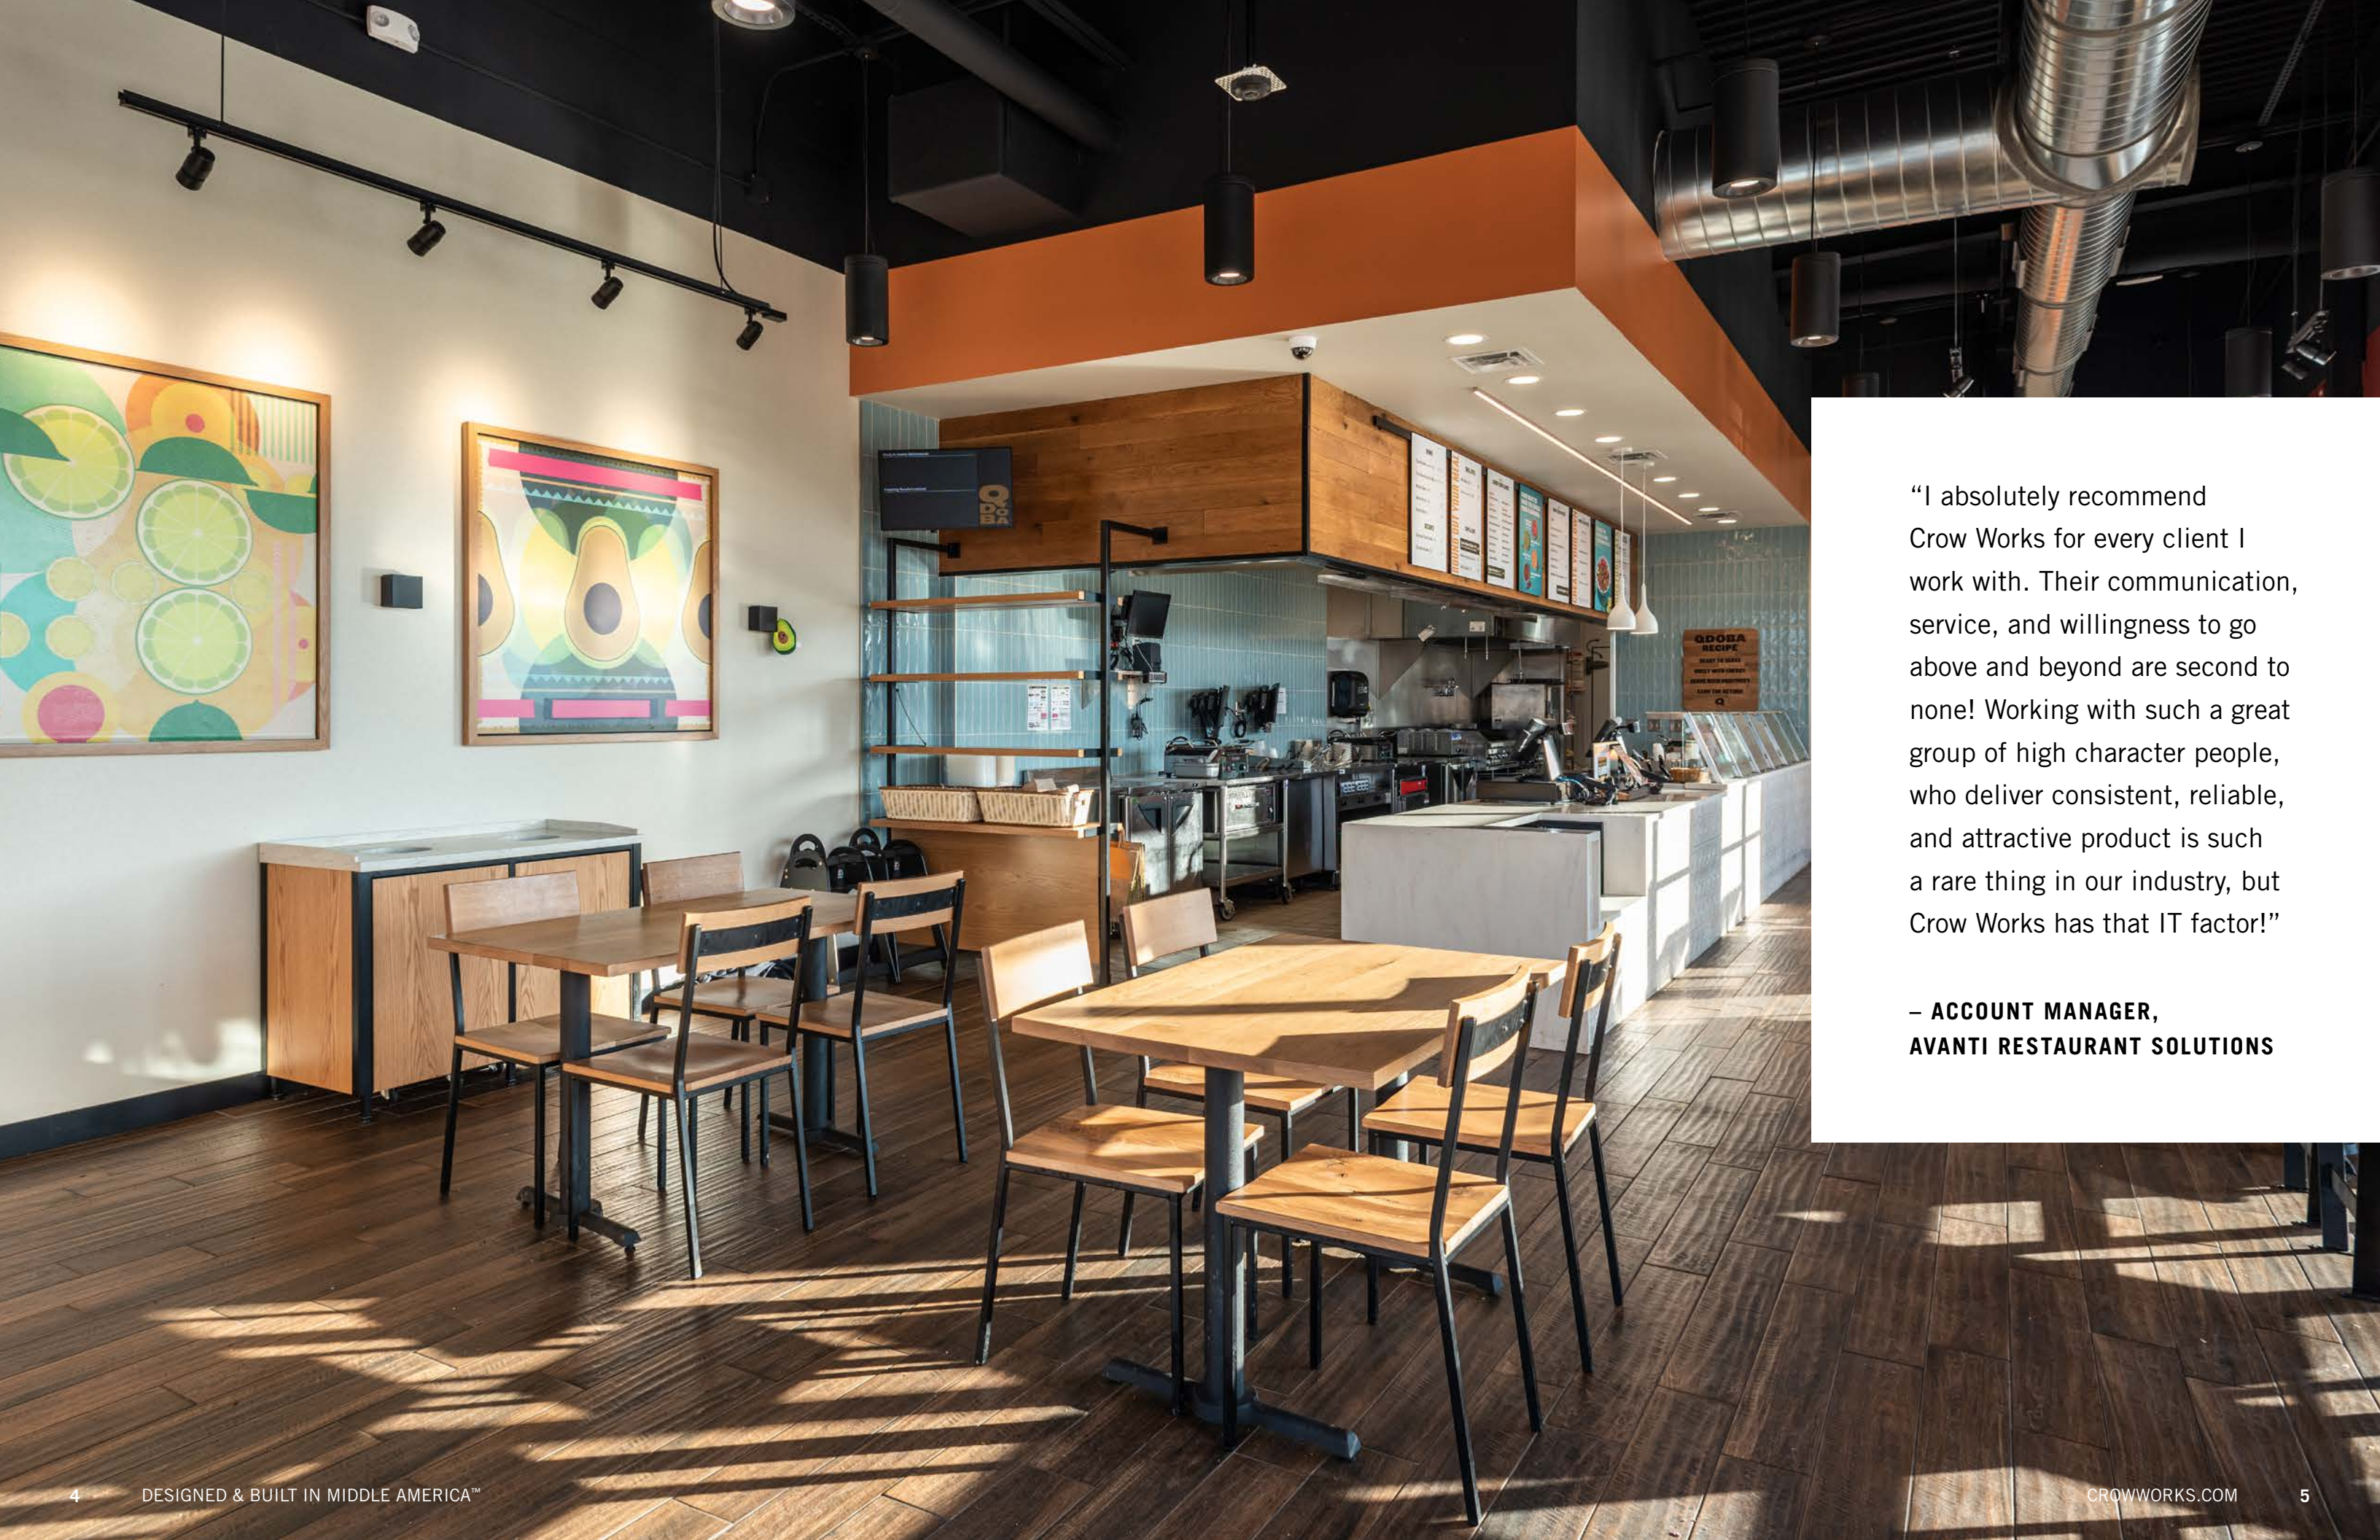

“I absolutely recommend Crow Works for every client I work with. Their communication, service, and willingness to go above and beyond are second to none! Working with such a great group of high character people, who deliver consistent, reliable, and attractive product is such a rare thing in our industry, but Crow Works has that IT factor!”

– ACCOUNT MANAGER,
AVANTI RESTAURANT SOLUTIONS